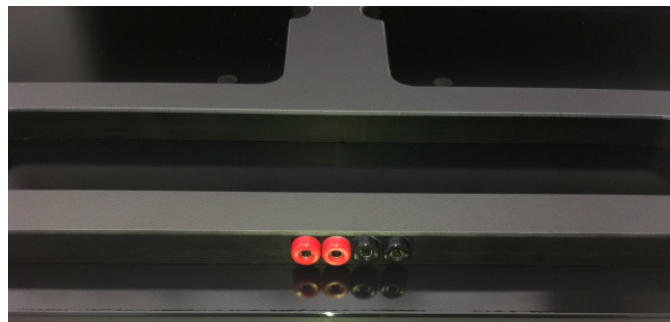

SCS **M2**
Engineering

advance order necessary

Visit our Website
www.scs-m2.de www.scs-m2.com