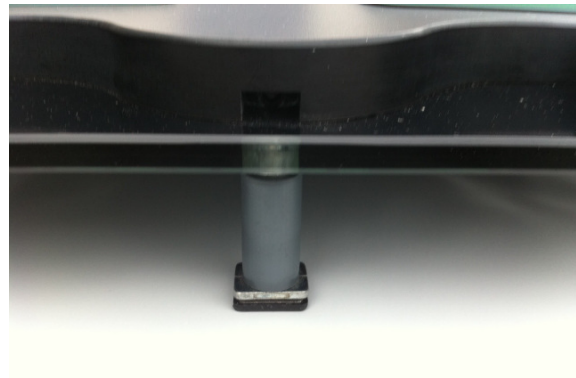

SCS **M2**
Engineering

advance order necessary

Visit our Website
www.scs-m2.de www.scs-m2.com